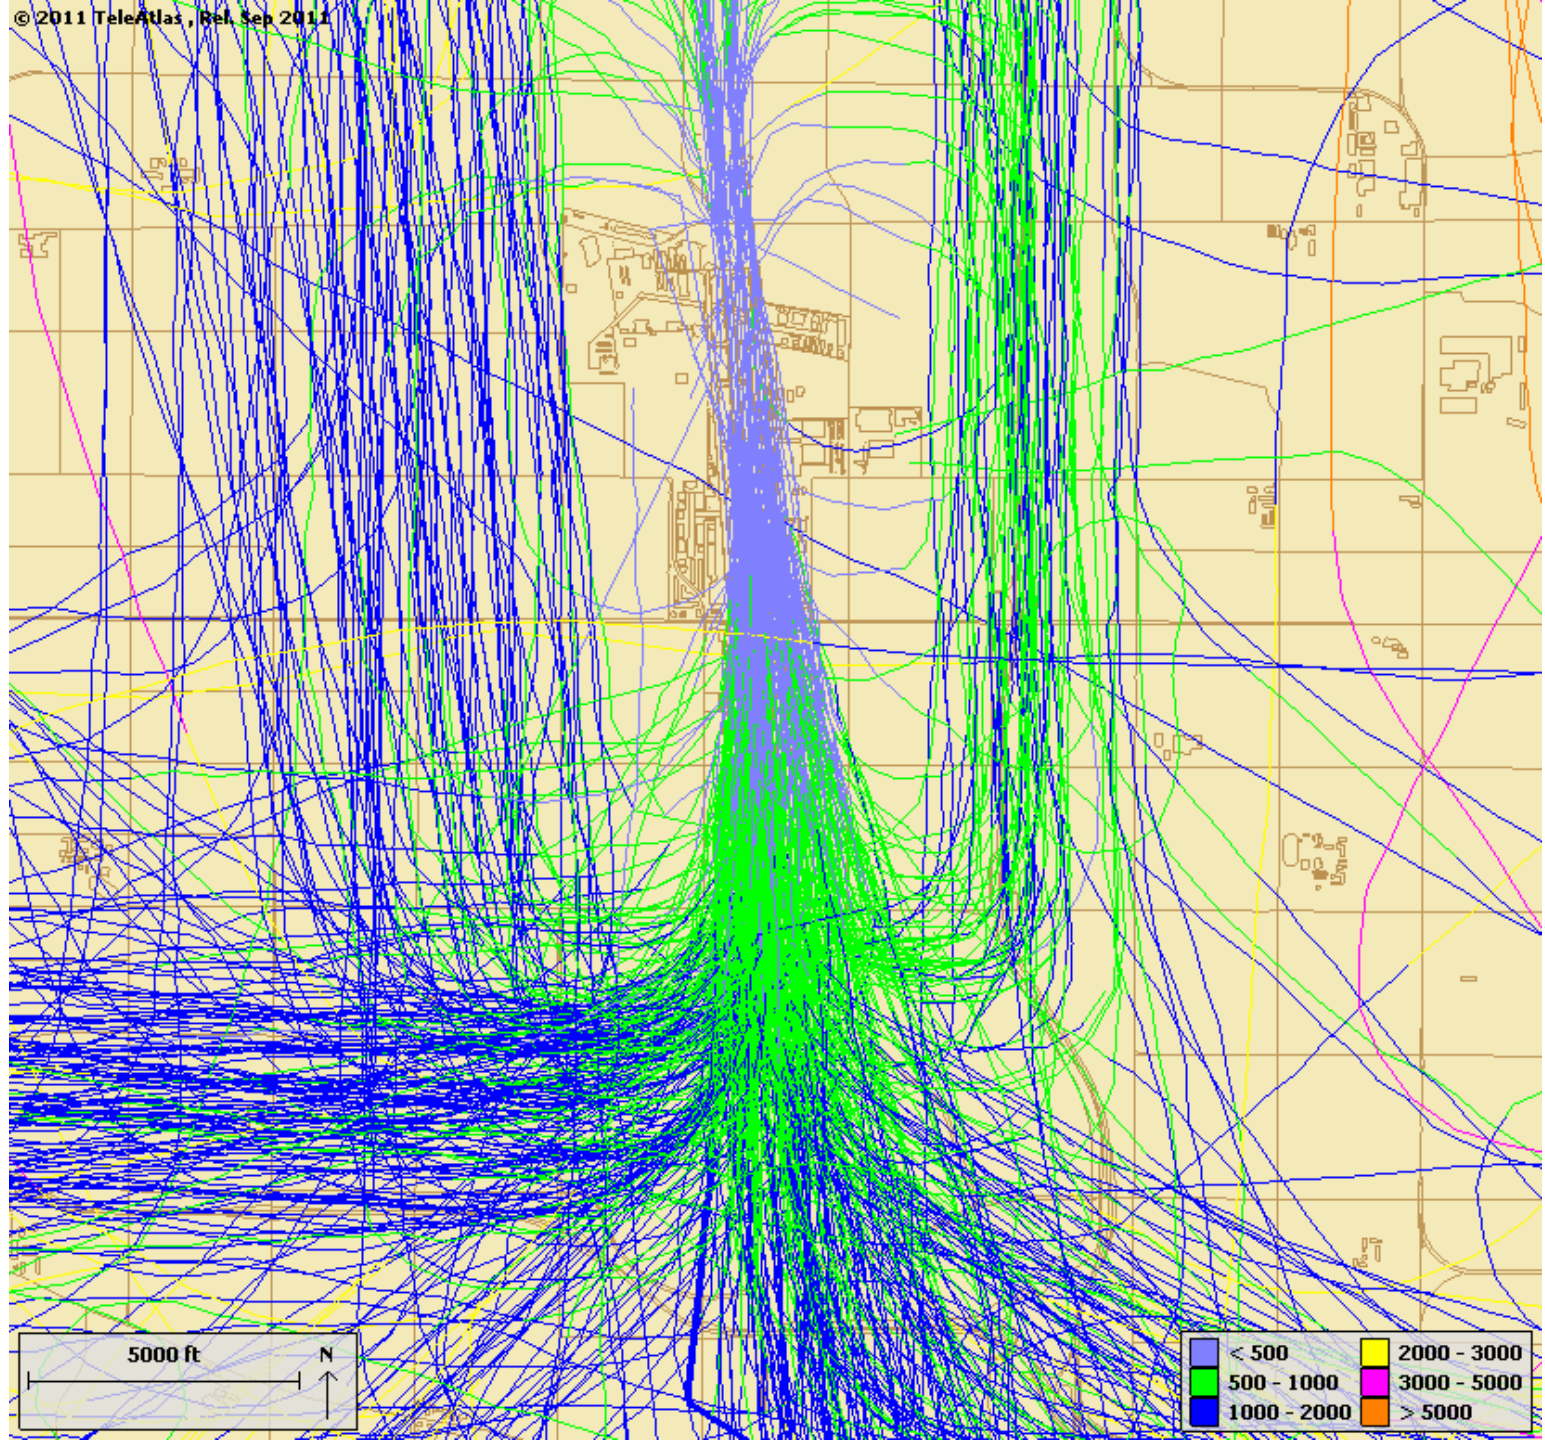

Van Nuys
Los Angeles World Airports

VNY Citizens Advisory Council Discussion of Propeller Departures/Community Overflights

November 4, 2014

Van Nuys
Los Angeles World Airports

Base Map

All Props
March 1-7, 2011
549 Operations

All Props
July 1-7, 2011
624 Operations

All Props
March 1-7, 2012
582 Operations

All Props
July 1-7, 2012
614 Operations

All Props
March 1-7, 2013
538 Operations

All Props
July 1-7, 2013
500 Operations

All Props
March 1-7, 2014
418 Operations

All Props
July 1-7, 2014
677 Operations

July 1-7, 2011
SE "Early Turn" Gate
95 Tracks Shown

July 1-7, 2012
SE "Early Turn" Gate
106 Tracks Shown

July 1-7, 2013
SE "Early Turn" Gate
90 Tracks Shown

July 1-7, 2014
SE "Early Turn" Gate
134 Tracks Shown