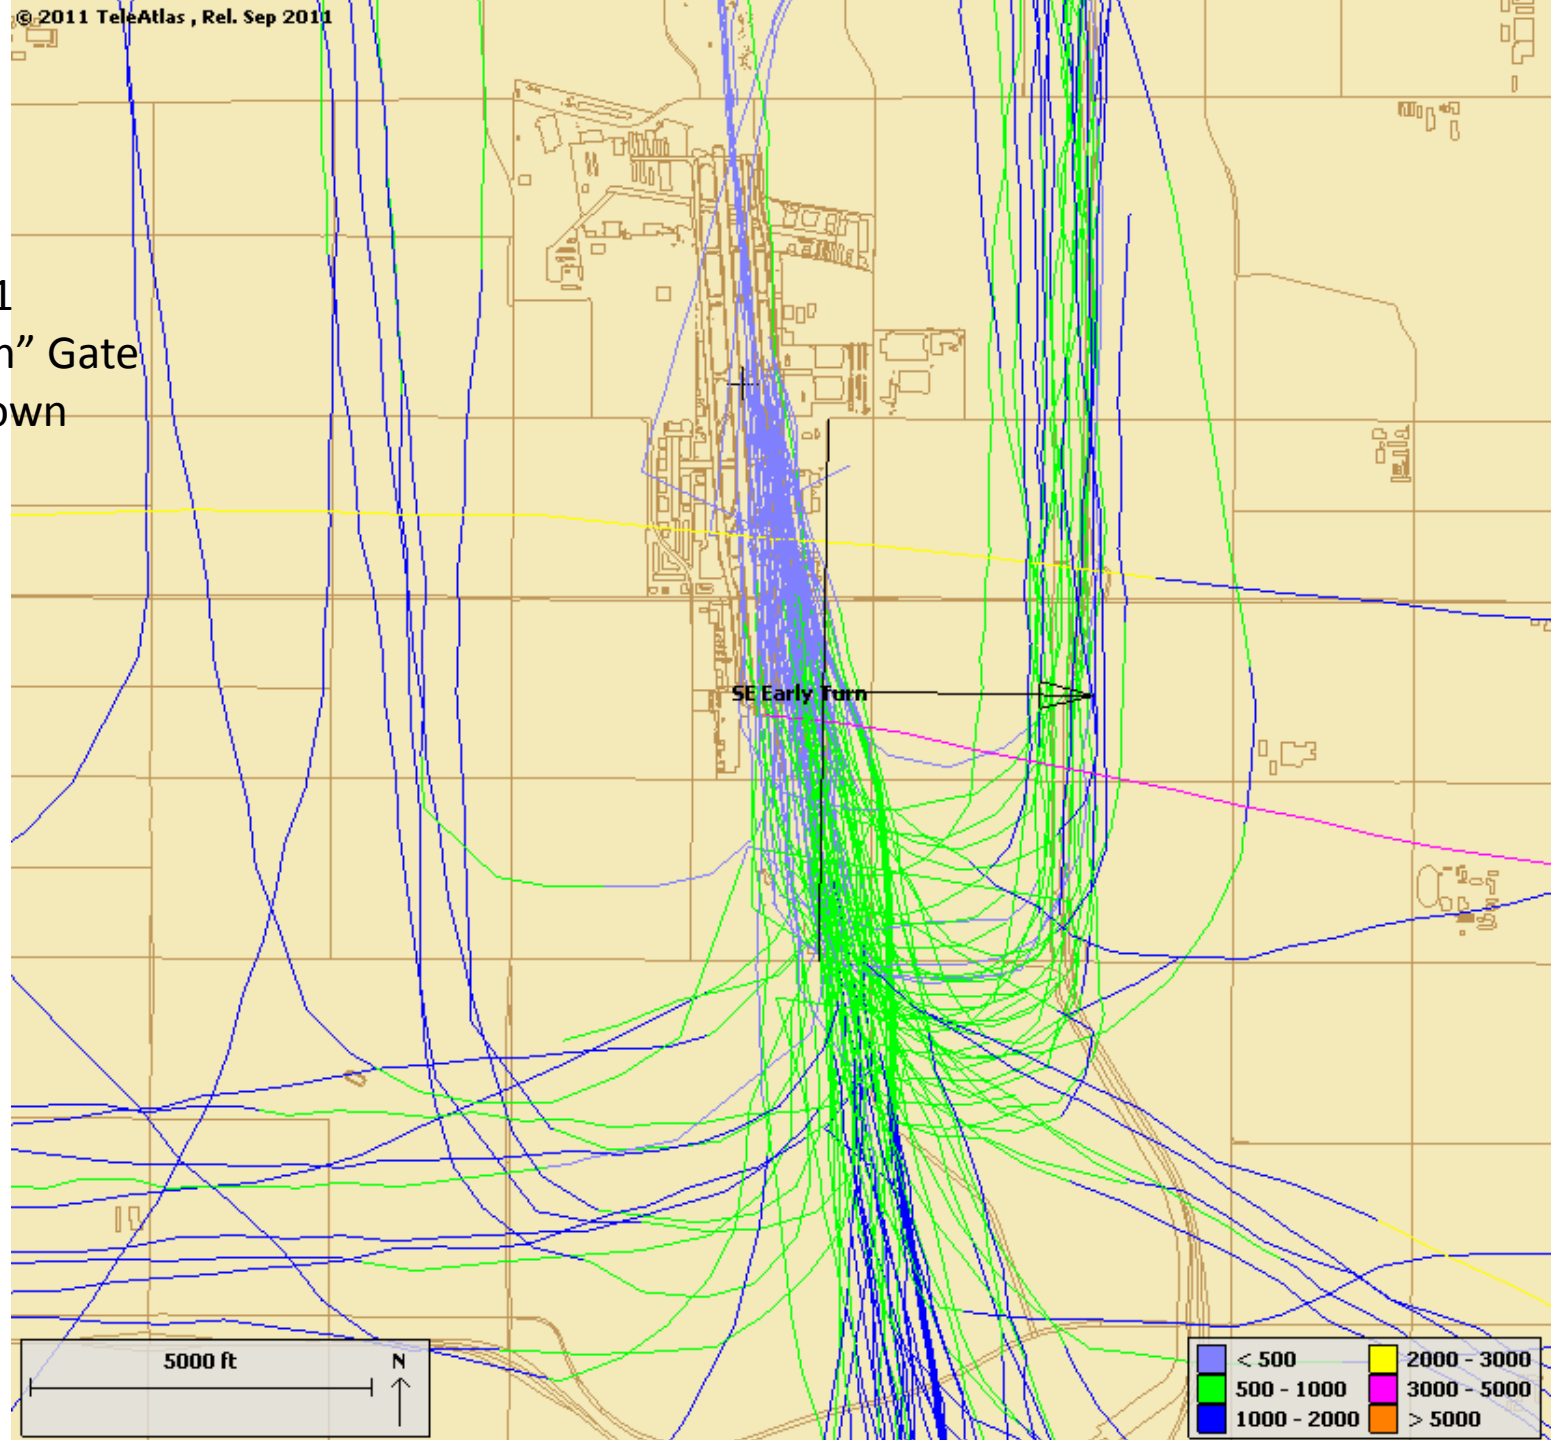

Van Nuys
Los Angeles World Airports

VNY Citizens Advisory Council Discussion of Propeller Departures/Community Overflights

November 4, 2014

Van Nuys
Los Angeles World Airports

Base Map

All Props
March 1-7, 2011
549 Operations

All Props
July 1-7, 2011
624 Operations

All Props
March 1-7, 2012
582 Operations

All Props
July 1-7, 2012
614 Operations

All Props
March 1-7, 2013
538 Operations

All Props
July 1-7, 2013
500 Operations

All Props
March 1-7, 2014
418 Operations

All Props
July 1-7, 2014
677 Operations

July 1-7, 2011
SE "Early Turn" Gate
95 Tracks Shown

July 1-7, 2012
SE "Early Turn" Gate
106 Tracks Shown

July 1-7, 2013
SE "Early Turn" Gate
90 Tracks Shown

July 1-7, 2014
SE "Early Turn" Gate
134 Tracks Shown