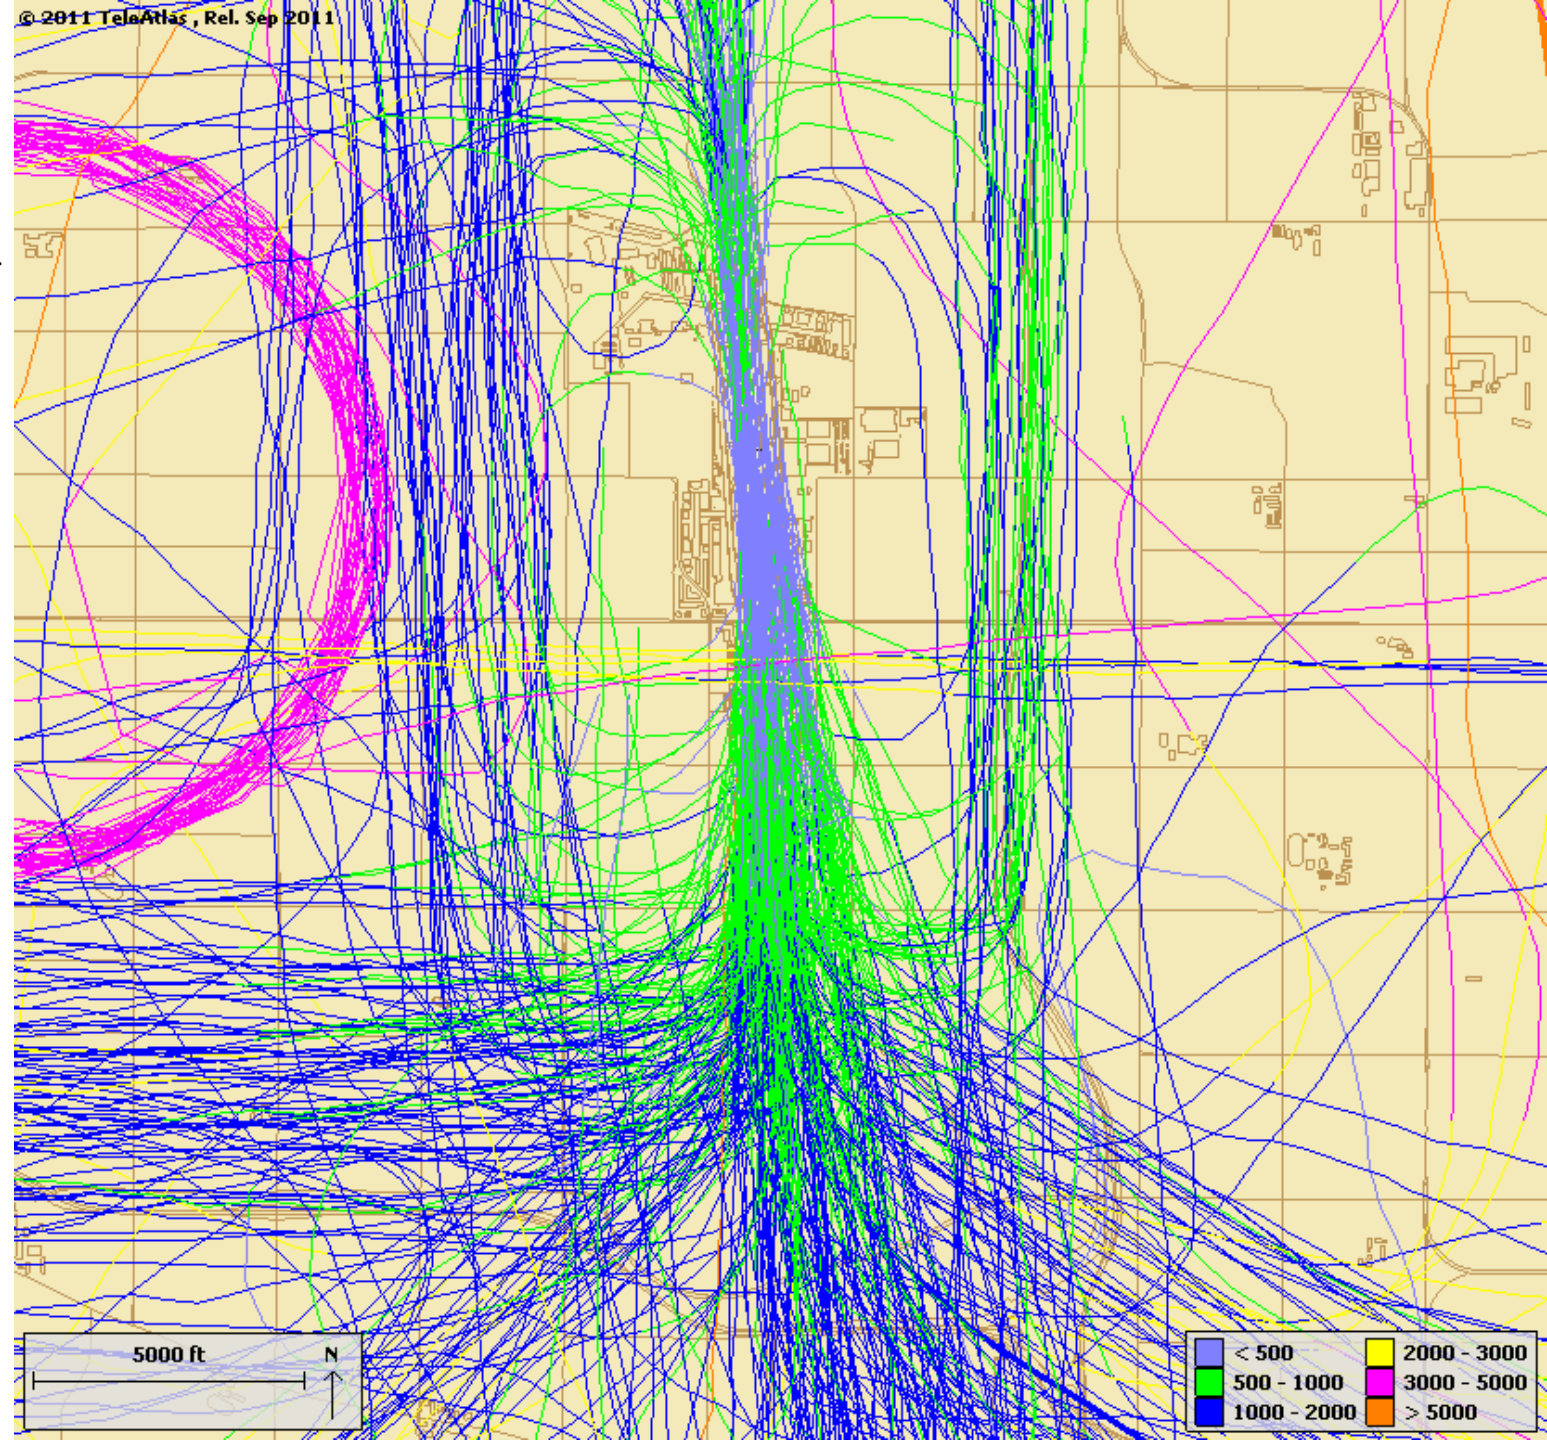

Van Nuys
Los Angeles World Airports

VNY Citizens Advisory Council Discussion of Propeller Departures/Community Overflights

November 4, 2014

Van Nuys
Los Angeles World Airports

Base Map

All Props
March 1-7, 2011
549 Operations

All Props
July 1-7, 2011
624 Operations

All Props
March 1-7, 2012
582 Operations

All Props
July 1-7, 2012
614 Operations

All Props
March 1-7, 2013
538 Operations

All Props
July 1-7, 2013
500 Operations

All Props
March 1-7, 2014
418 Operations

All Props
July 1-7, 2014
677 Operations

July 1-7, 2011
SE "Early Turn" Gate
95 Tracks Shown

July 1-7, 2012
SE "Early Turn" Gate
106 Tracks Shown

July 1-7, 2013
SE "Early Turn" Gate
90 Tracks Shown

July 1-7, 2014
SE "Early Turn" Gate
134 Tracks Shown