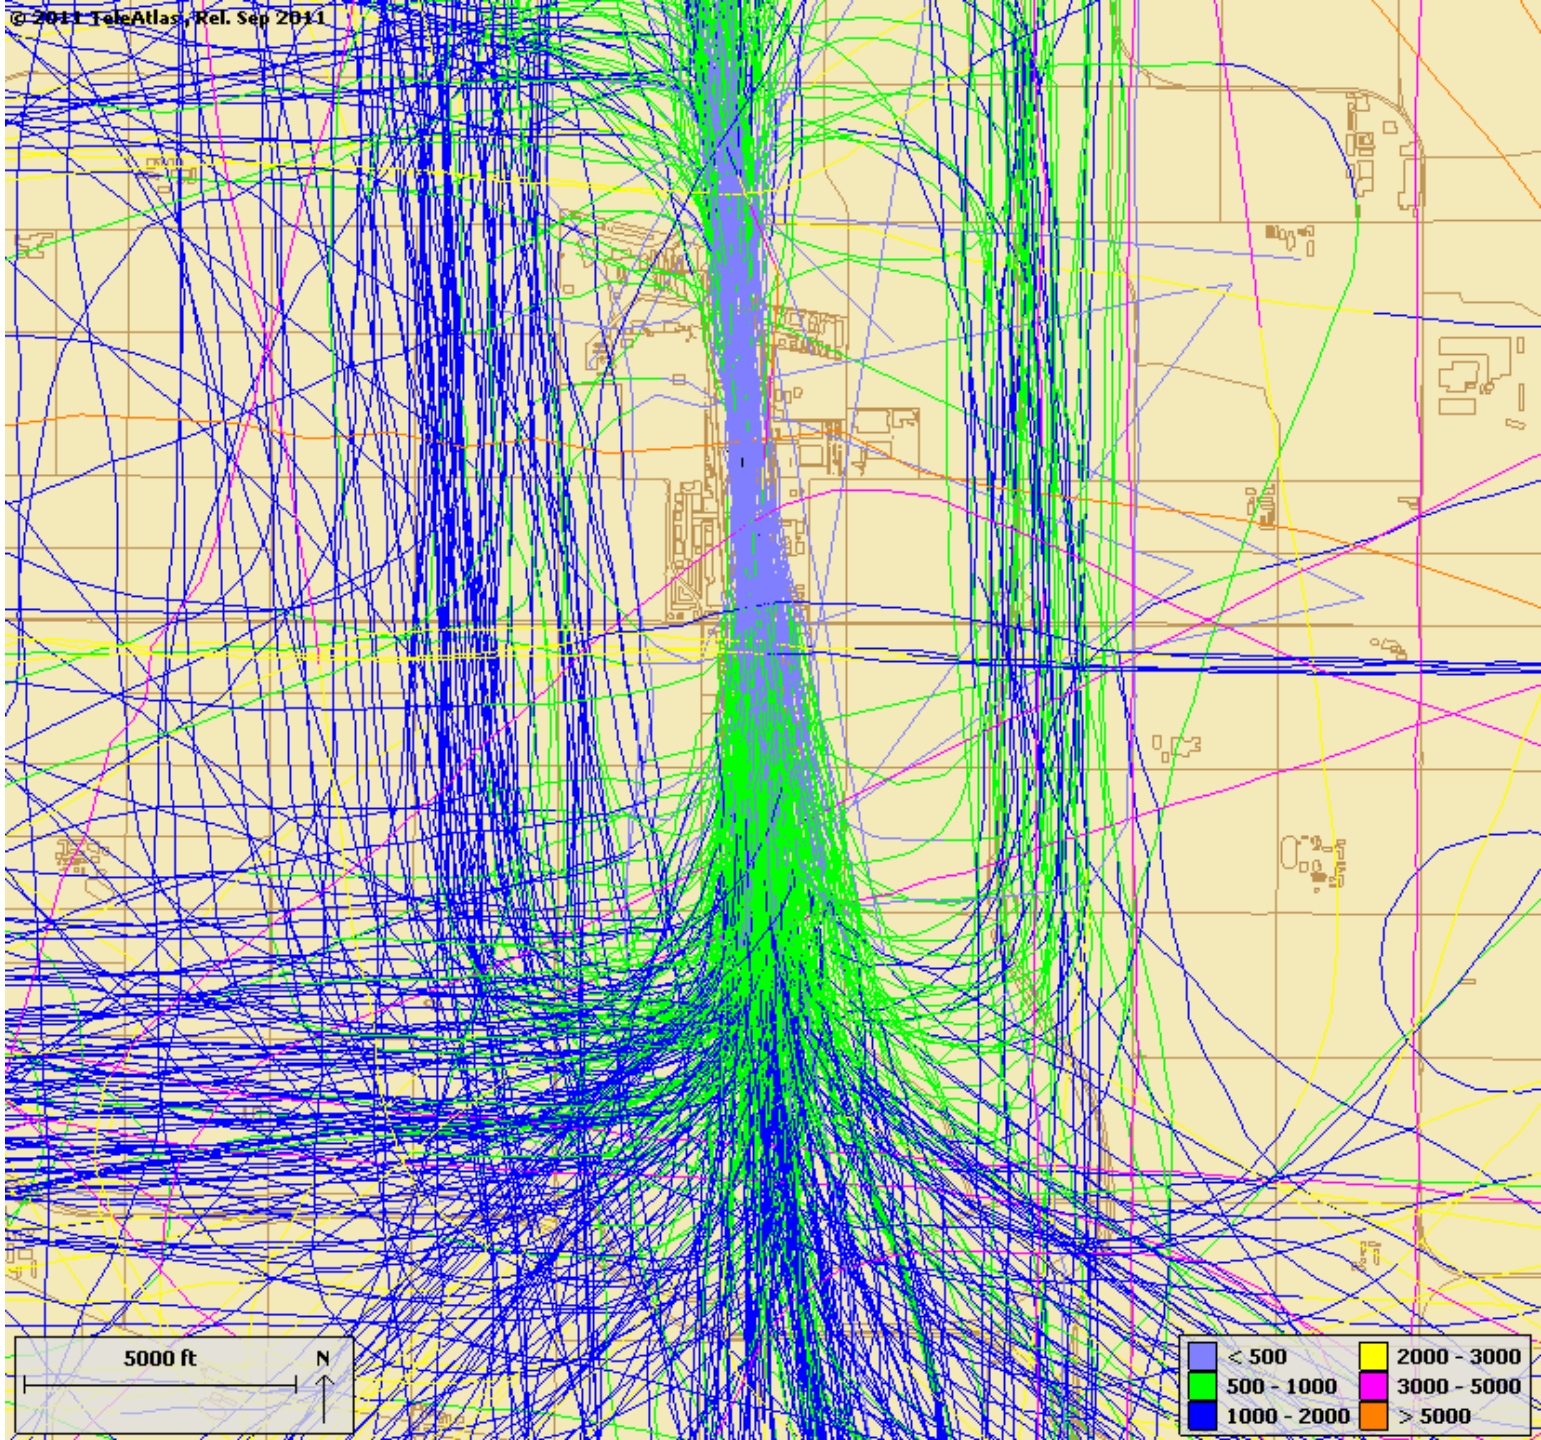

Van Nuys
Los Angeles World Airports

VNY Citizens Advisory Council Discussion of Propeller Departures/Community Overflights

November 4, 2014

Van Nuys
Los Angeles World Airports

Base Map

All Props
March 1-7, 2011
549 Operations

All Props
July 1-7, 2011
624 Operations

All Props
March 1-7, 2012
582 Operations

All Props
July 1-7, 2012
614 Operations

All Props
March 1-7, 2013
538 Operations

All Props
July 1-7, 2013
500 Operations

All Props
March 1-7, 2014
418 Operations

All Props
July 1-7, 2014
677 Operations

July 1-7, 2011
SE "Early Turn" Gate
95 Tracks Shown

July 1-7, 2012
SE "Early Turn" Gate
106 Tracks Shown

July 1-7, 2013
SE "Early Turn" Gate
90 Tracks Shown

July 1-7, 2014
SE "Early Turn" Gate
134 Tracks Shown