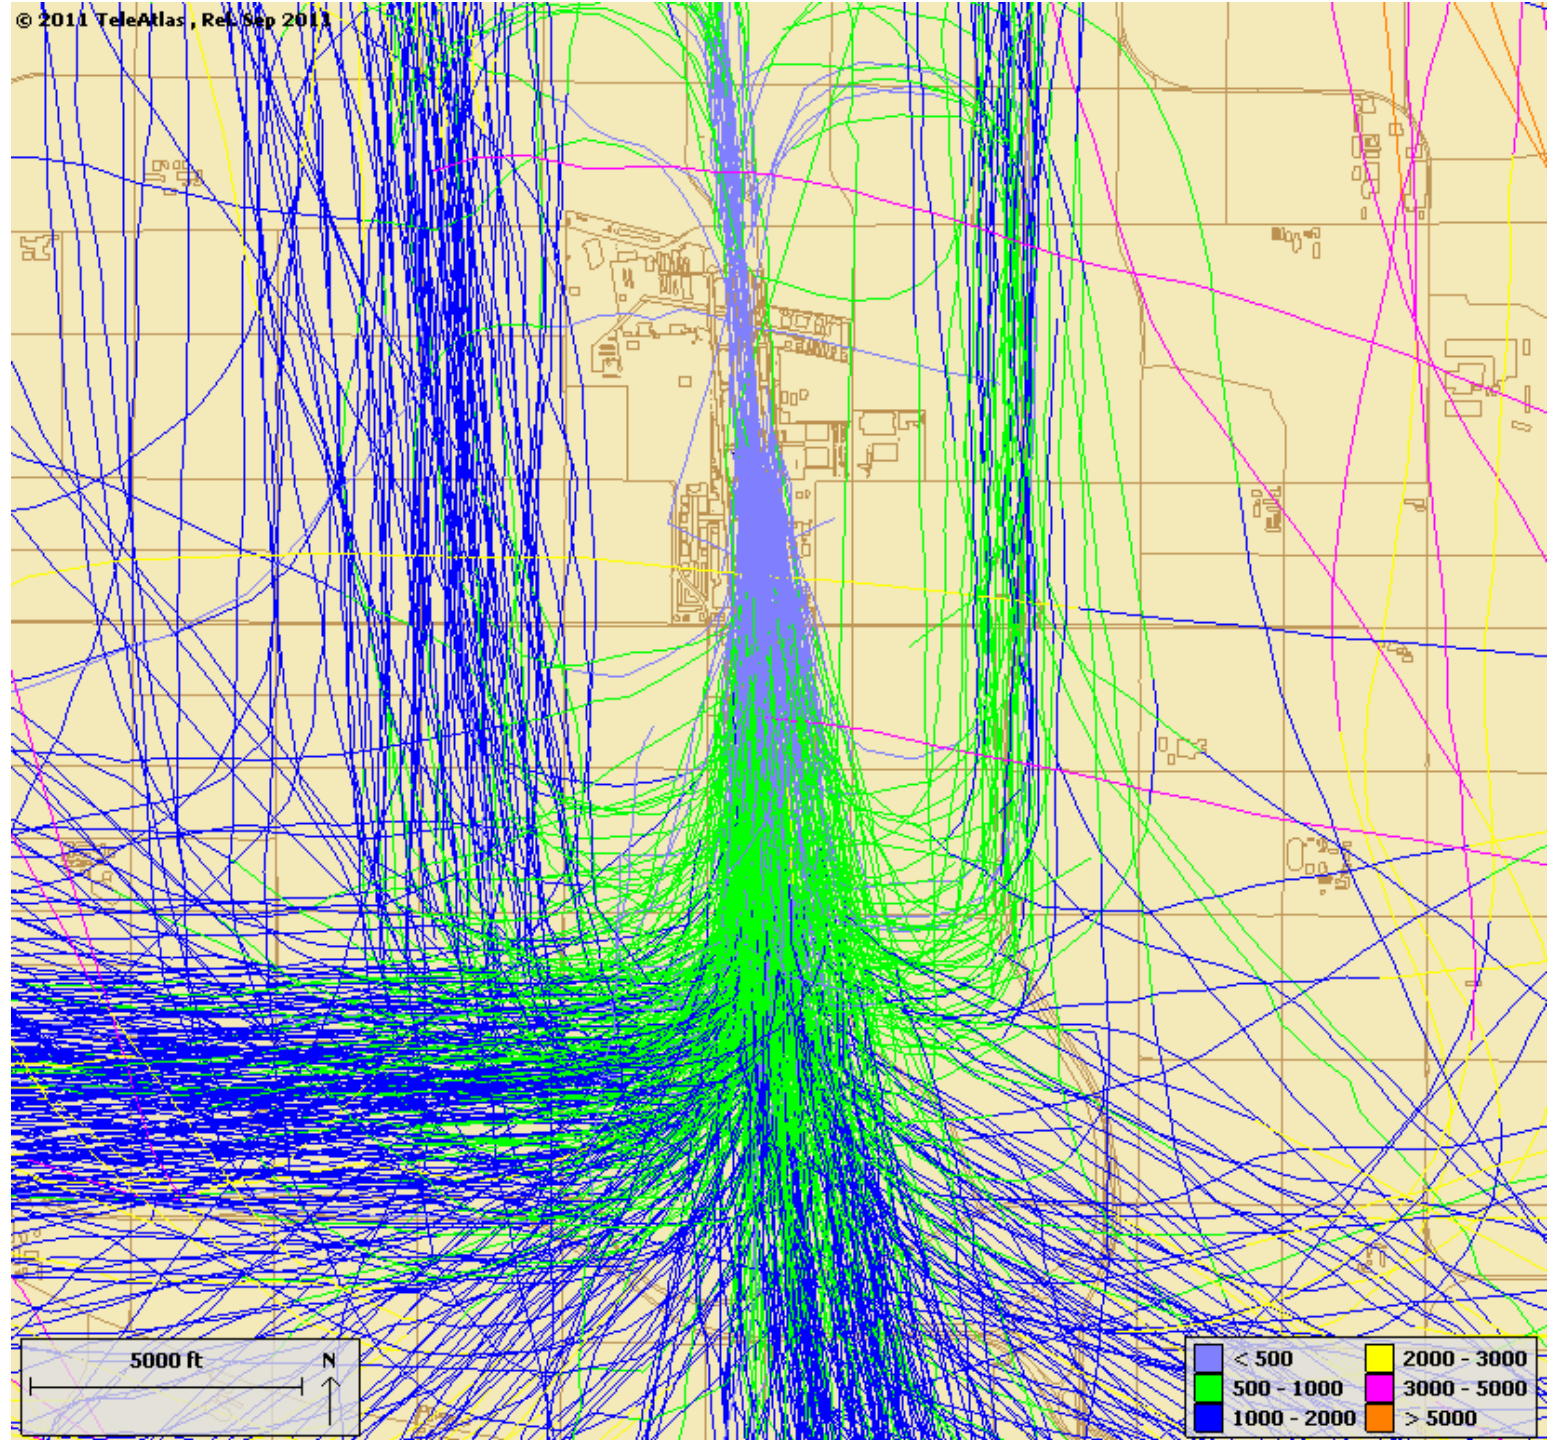

Van Nuys
Los Angeles World Airports

VNY Citizens Advisory Council Discussion of Propeller Departures/Community Overflights

November 4, 2014

Van Nuys
Los Angeles World Airports

Base Map

All Props
March 1-7, 2011
549 Operations

All Props
July 1-7, 2011
624 Operations

All Props
March 1-7, 2012
582 Operations

All Props
July 1-7, 2012
614 Operations

All Props
March 1-7, 2013
538 Operations

All Props
July 1-7, 2013
500 Operations

All Props
March 1-7, 2014
418 Operations

All Props
July 1-7, 2014
677 Operations

July 1-7, 2011
SE "Early Turn" Gate
95 Tracks Shown

July 1-7, 2012
SE "Early Turn" Gate
106 Tracks Shown

July 1-7, 2013
SE "Early Turn" Gate
90 Tracks Shown

July 1-7, 2014
SE "Early Turn" Gate
134 Tracks Shown