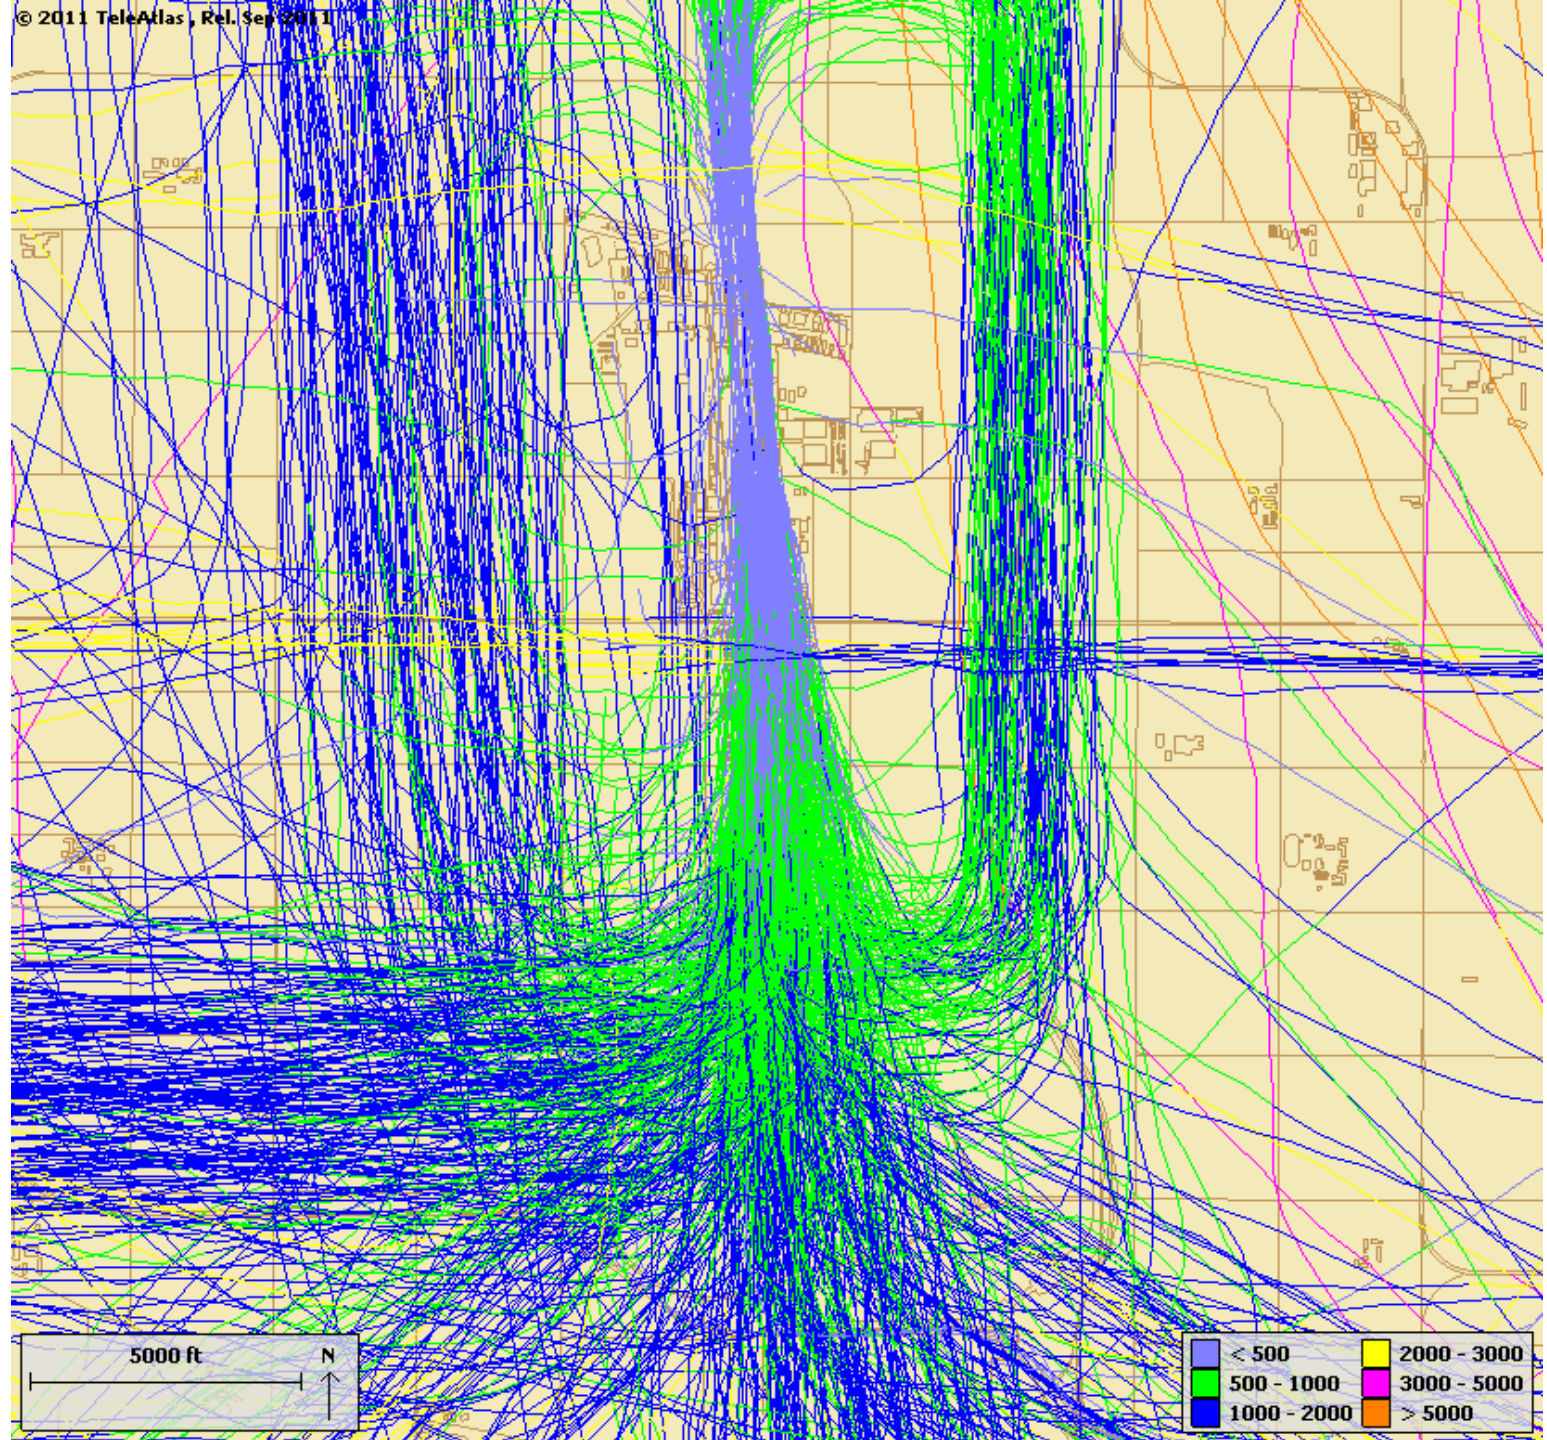

Van Nuys
Los Angeles World Airports

VNY Citizens Advisory Council Discussion of Propeller Departures/Community Overflights

November 4, 2014

Van Nuys
Los Angeles World Airports

Base Map

All Props
March 1-7, 2011
549 Operations

All Props
July 1-7, 2011
624 Operations

All Props
March 1-7, 2012
582 Operations

All Props
July 1-7, 2012
614 Operations

All Props
March 1-7, 2013
538 Operations

All Props
July 1-7, 2013
500 Operations

All Props
March 1-7, 2014
418 Operations

All Props
July 1-7, 2014
677 Operations

July 1-7, 2011
SE "Early Turn" Gate
95 Tracks Shown

July 1-7, 2012
SE "Early Turn" Gate
106 Tracks Shown

July 1-7, 2013
SE "Early Turn" Gate
90 Tracks Shown

July 1-7, 2014
SE "Early Turn" Gate
134 Tracks Shown