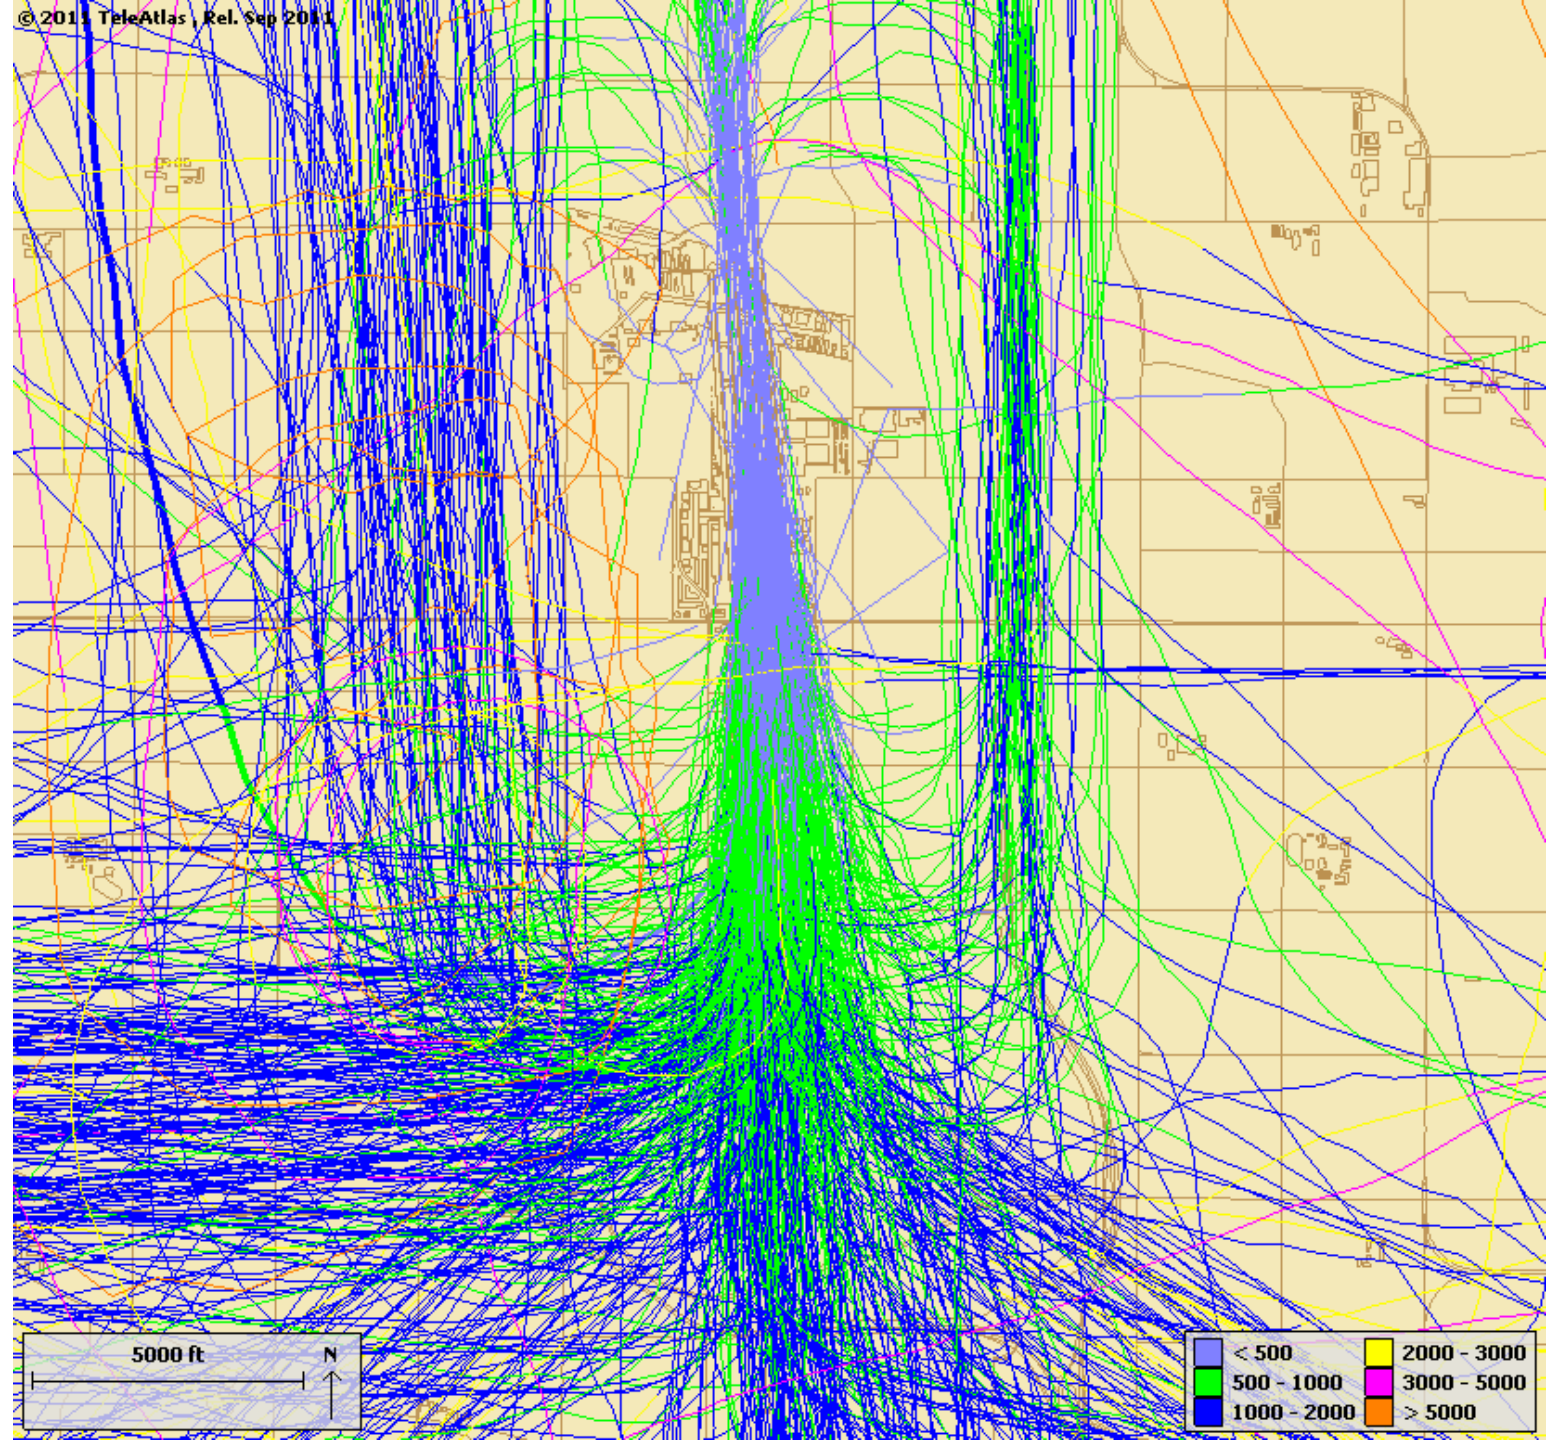

Van Nuys
Los Angeles World Airports

VNY Citizens Advisory Council Discussion of Propeller Departures/Community Overflights

November 4, 2014

Van Nuys
Los Angeles World Airports

Base Map

All Props
March 1-7, 2011
549 Operations

All Props
July 1-7, 2011
624 Operations

All Props
March 1-7, 2012
582 Operations

All Props
July 1-7, 2012
614 Operations

All Props
March 1-7, 2013
538 Operations

All Props
July 1-7, 2013
500 Operations

All Props
March 1-7, 2014
418 Operations

All Props
July 1-7, 2014
677 Operations

July 1-7, 2011
SE "Early Turn" Gate
95 Tracks Shown

July 1-7, 2012
SE "Early Turn" Gate
106 Tracks Shown

July 1-7, 2013
SE "Early Turn" Gate
90 Tracks Shown

July 1-7, 2014
SE "Early Turn" Gate
134 Tracks Shown