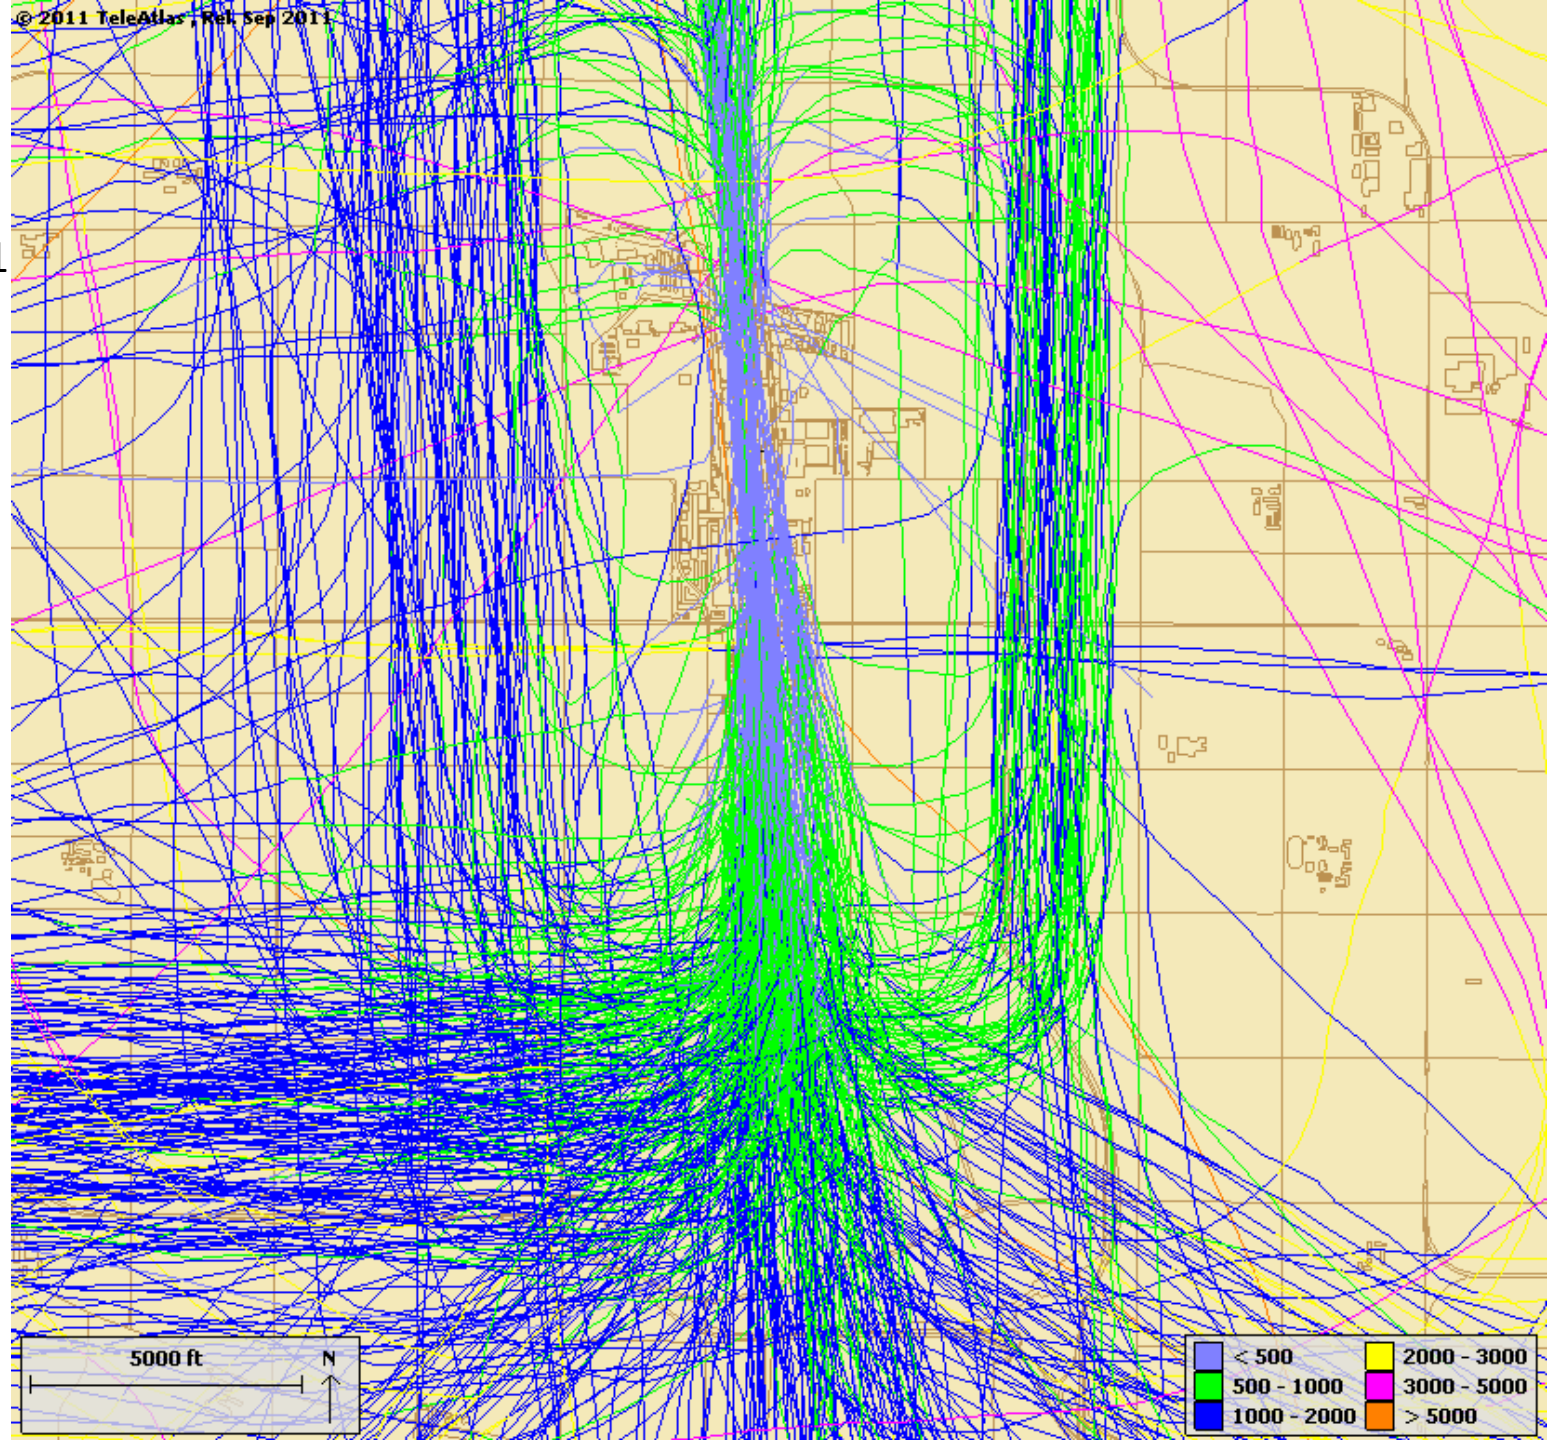

Van Nuys
Los Angeles World Airports

VNY Citizens Advisory Council Discussion of Propeller Departures/Community Overflights

November 4, 2014

Van Nuys
Los Angeles World Airports

Base Map

All Props
March 1-7, 2011
549 Operations

All Props
July 1-7, 2011
624 Operations

All Props
March 1-7, 2012
582 Operations

All Props
July 1-7, 2012
614 Operations

All Props
March 1-7, 2013
538 Operations

All Props
July 1-7, 2013
500 Operations

All Props
March 1-7, 2014
418 Operations

All Props
July 1-7, 2014
677 Operations

July 1-7, 2011
SE "Early Turn" Gate
95 Tracks Shown

July 1-7, 2012
SE "Early Turn" Gate
106 Tracks Shown

July 1-7, 2013
SE "Early Turn" Gate
90 Tracks Shown

July 1-7, 2014
SE "Early Turn" Gate
134 Tracks Shown