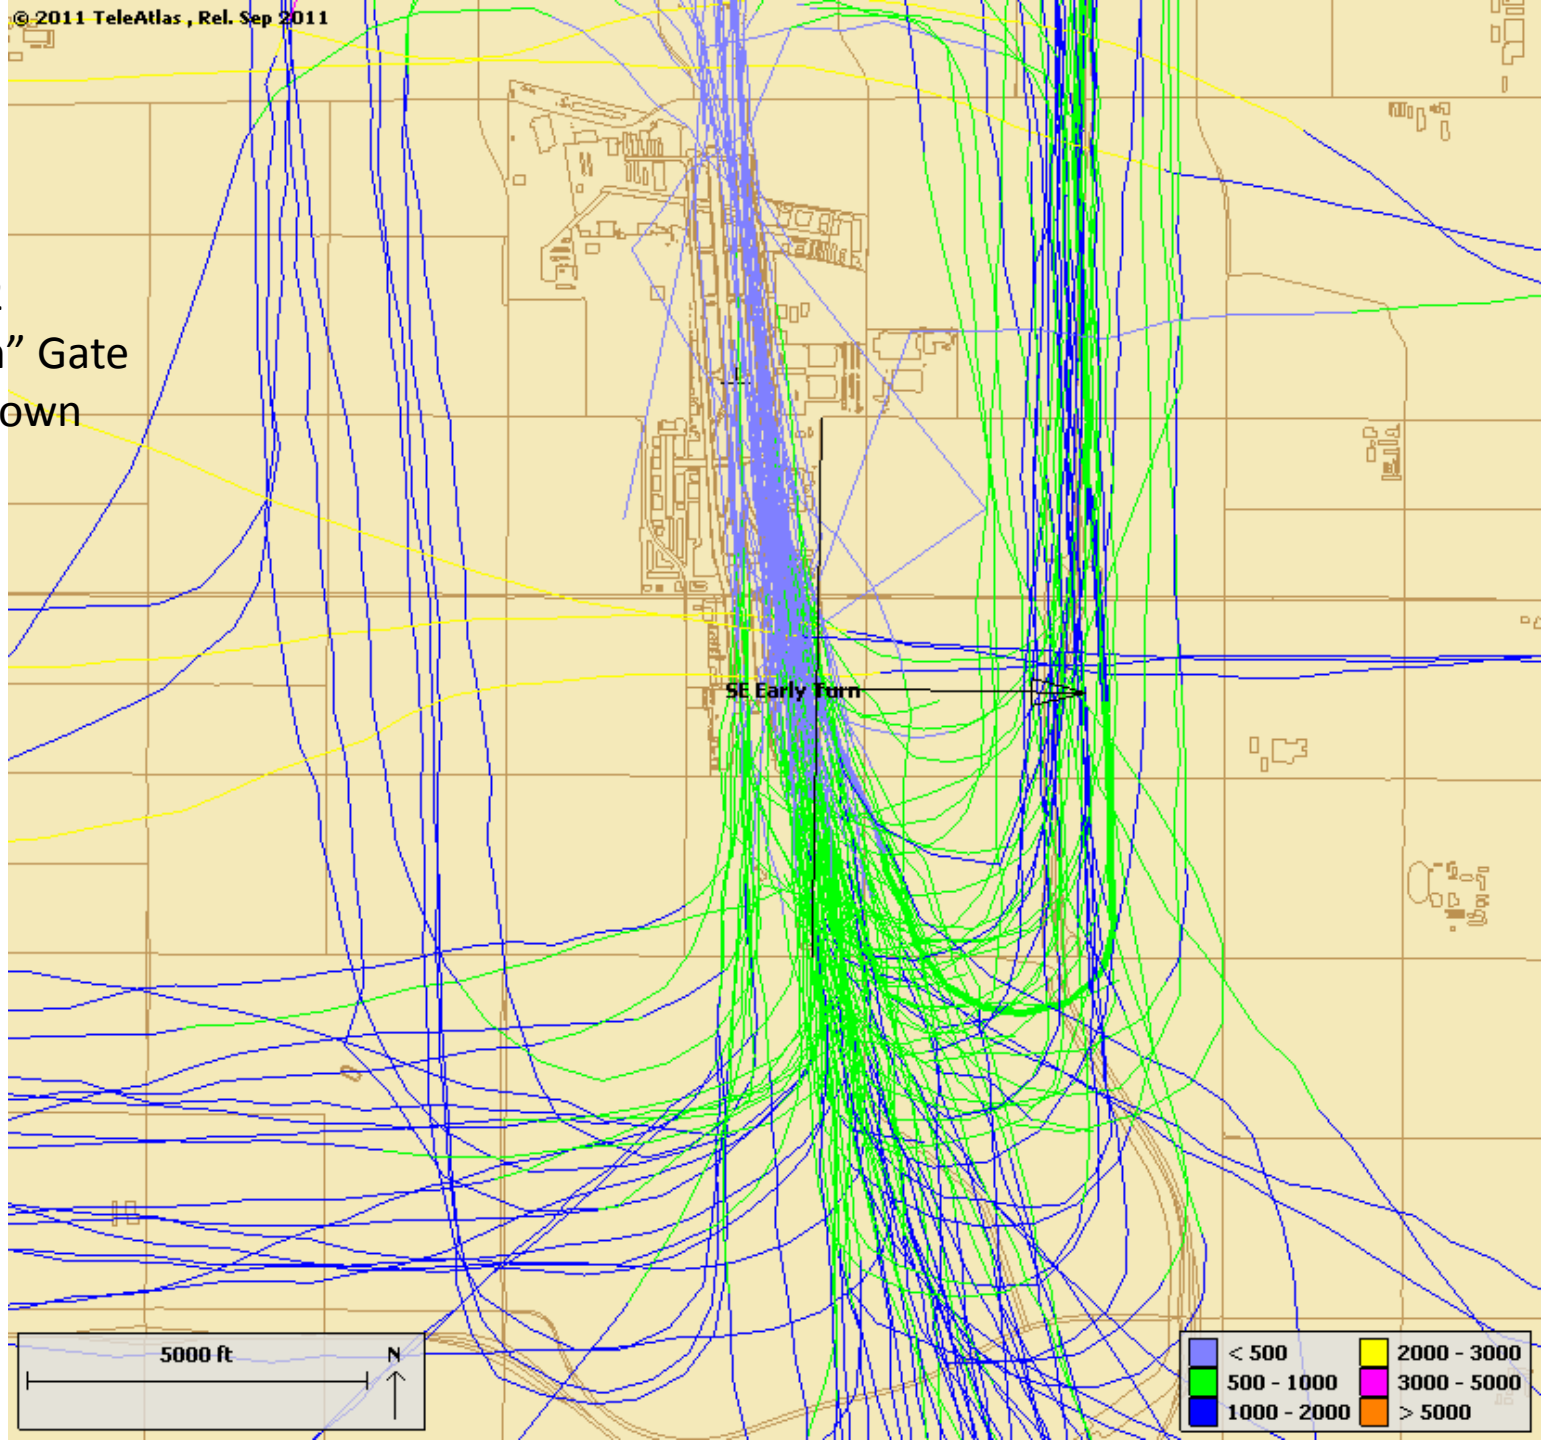

Van Nuys
Los Angeles World Airports

VNY Citizens Advisory Council Discussion of Propeller Departures/Community Overflights

November 4, 2014

Van Nuys
Los Angeles World Airports

Base Map

All Props
March 1-7, 2011
549 Operations

All Props
July 1-7, 2011
624 Operations

All Props
March 1-7, 2012
582 Operations

All Props
July 1-7, 2012
614 Operations

All Props
March 1-7, 2013
538 Operations

All Props
July 1-7, 2013
500 Operations

All Props
March 1-7, 2014
418 Operations

All Props
July 1-7, 2014
677 Operations

July 1-7, 2011
SE "Early Turn" Gate
95 Tracks Shown

July 1-7, 2012
SE "Early Turn" Gate
106 Tracks Shown

July 1-7, 2013
SE "Early Turn" Gate
90 Tracks Shown

July 1-7, 2014
SE "Early Turn" Gate
134 Tracks Shown