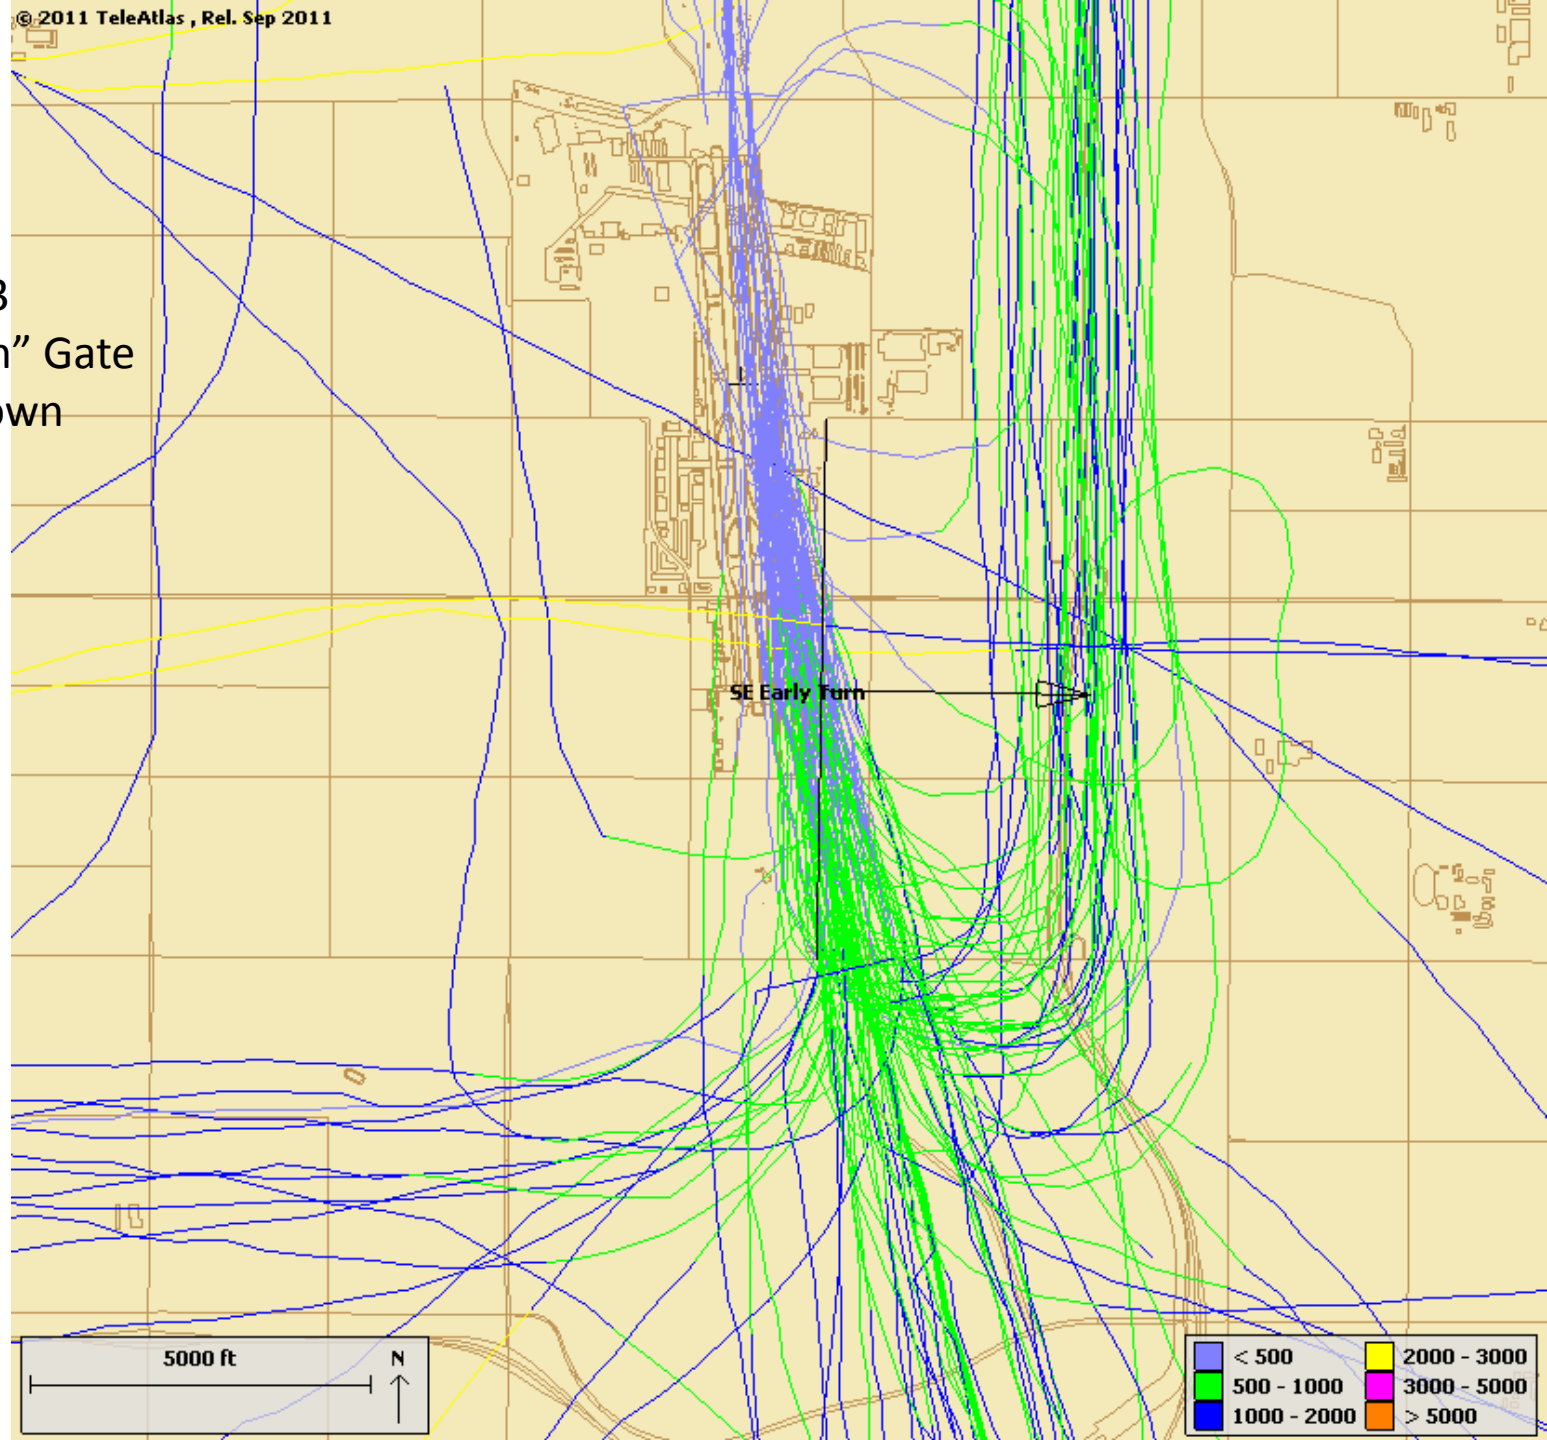

Van Nuys
Los Angeles World Airports

VNY Citizens Advisory Council Discussion of Propeller Departures/Community Overflights

November 4, 2014

Van Nuys
Los Angeles World Airports

Base Map

All Props
March 1-7, 2011
549 Operations

All Props
July 1-7, 2011
624 Operations

All Props
March 1-7, 2012
582 Operations

All Props
July 1-7, 2012
614 Operations

All Props
March 1-7, 2013
538 Operations

All Props
July 1-7, 2013
500 Operations

All Props
March 1-7, 2014
418 Operations

All Props
July 1-7, 2014
677 Operations

July 1-7, 2011
SE "Early Turn" Gate
95 Tracks Shown

July 1-7, 2012
SE "Early Turn" Gate
106 Tracks Shown

July 1-7, 2013
SE "Early Turn" Gate
90 Tracks Shown

July 1-7, 2014
SE "Early Turn" Gate
134 Tracks Shown