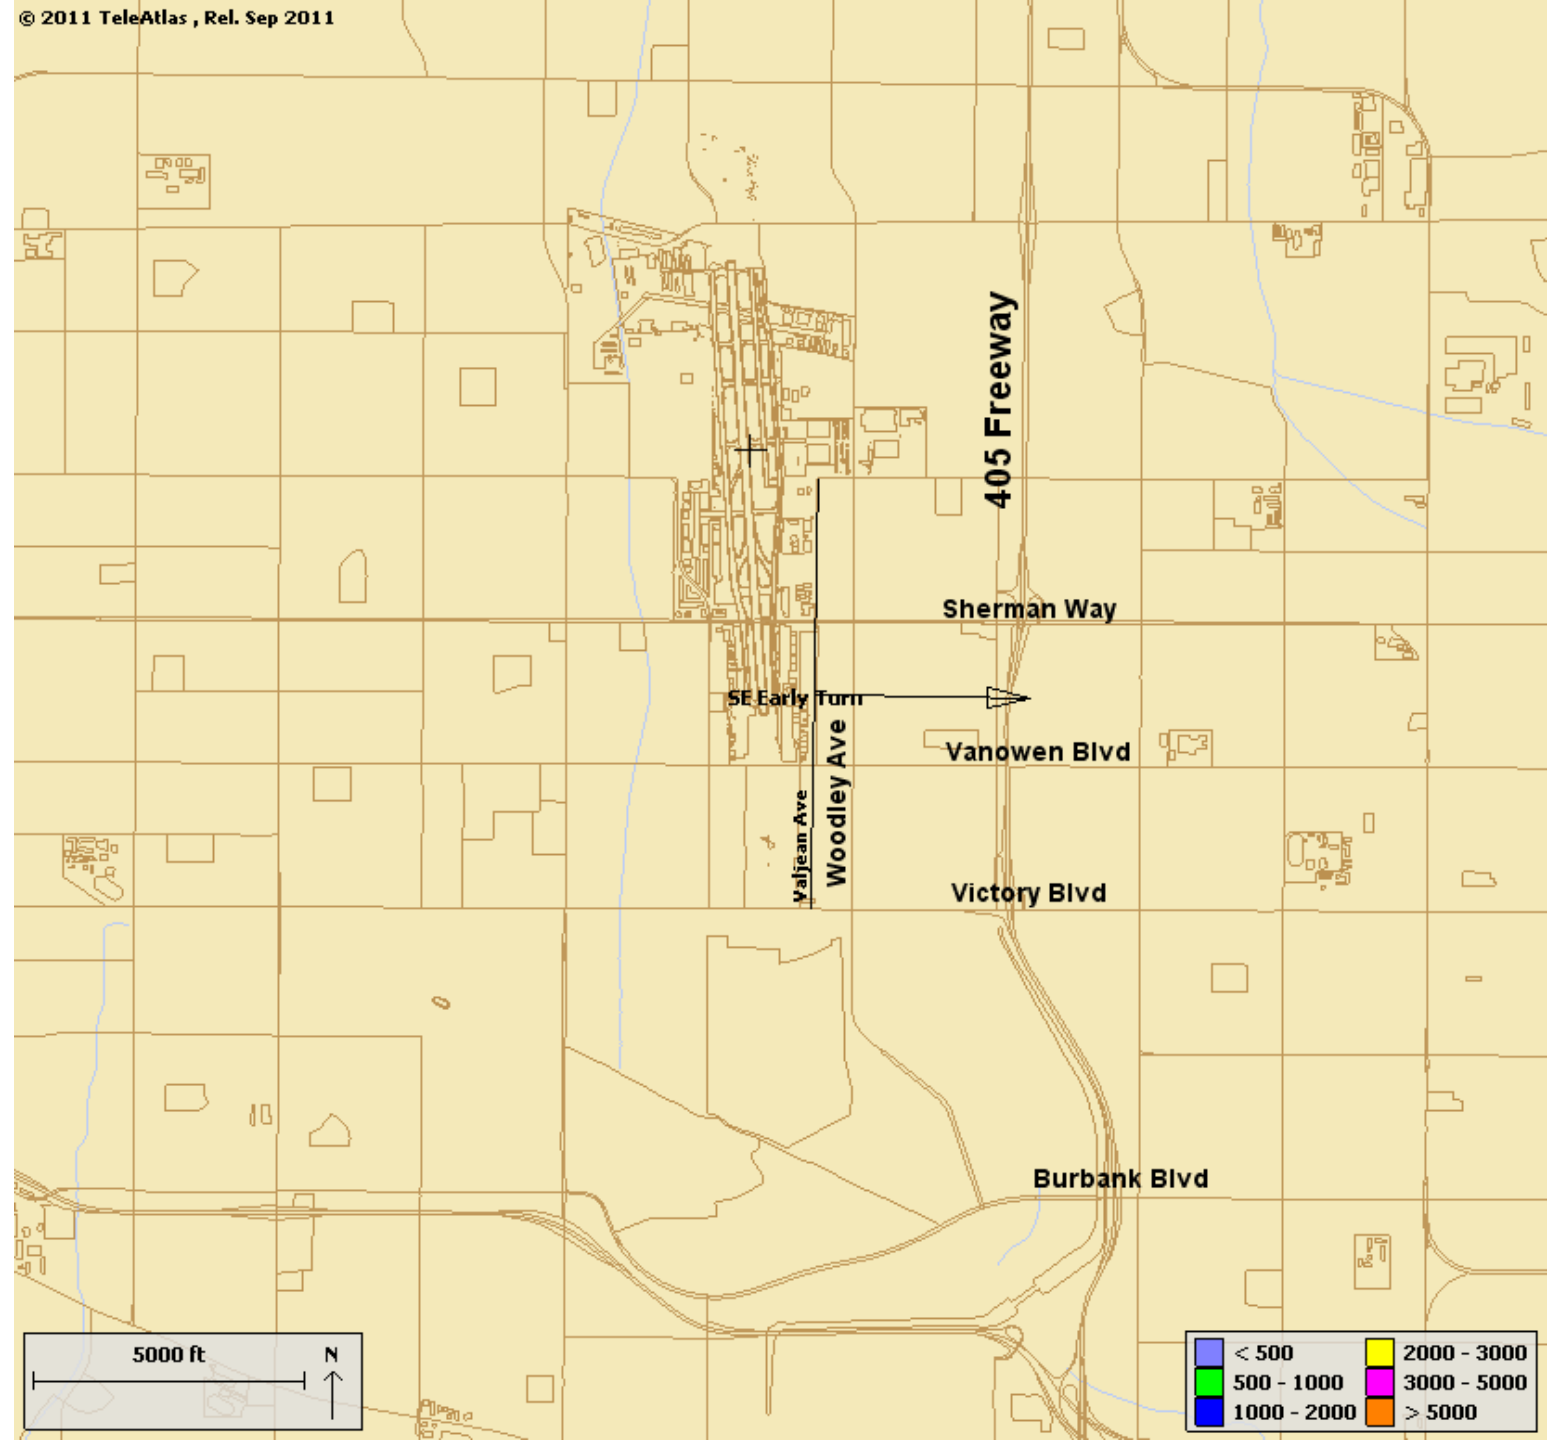

Van Nuys
Los Angeles World Airports

VNY Citizens Advisory Council Discussion of Propeller Departures/Community Overflights

November 4, 2014

Van Nuys
Los Angeles World Airports

Base Map

All Props
March 1-7, 2011
549 Operations

All Props
July 1-7, 2011
624 Operations

All Props
March 1-7, 2012
582 Operations

All Props
July 1-7, 2012
614 Operations

All Props
March 1-7, 2013
538 Operations

All Props
July 1-7, 2013
500 Operations

All Props
March 1-7, 2014
418 Operations

All Props
July 1-7, 2014
677 Operations

July 1-7, 2011
SE "Early Turn" Gate
95 Tracks Shown

July 1-7, 2012
SE "Early Turn" Gate
106 Tracks Shown

July 1-7, 2013
SE "Early Turn" Gate
90 Tracks Shown

July 1-7, 2014
SE "Early Turn" Gate
134 Tracks Shown