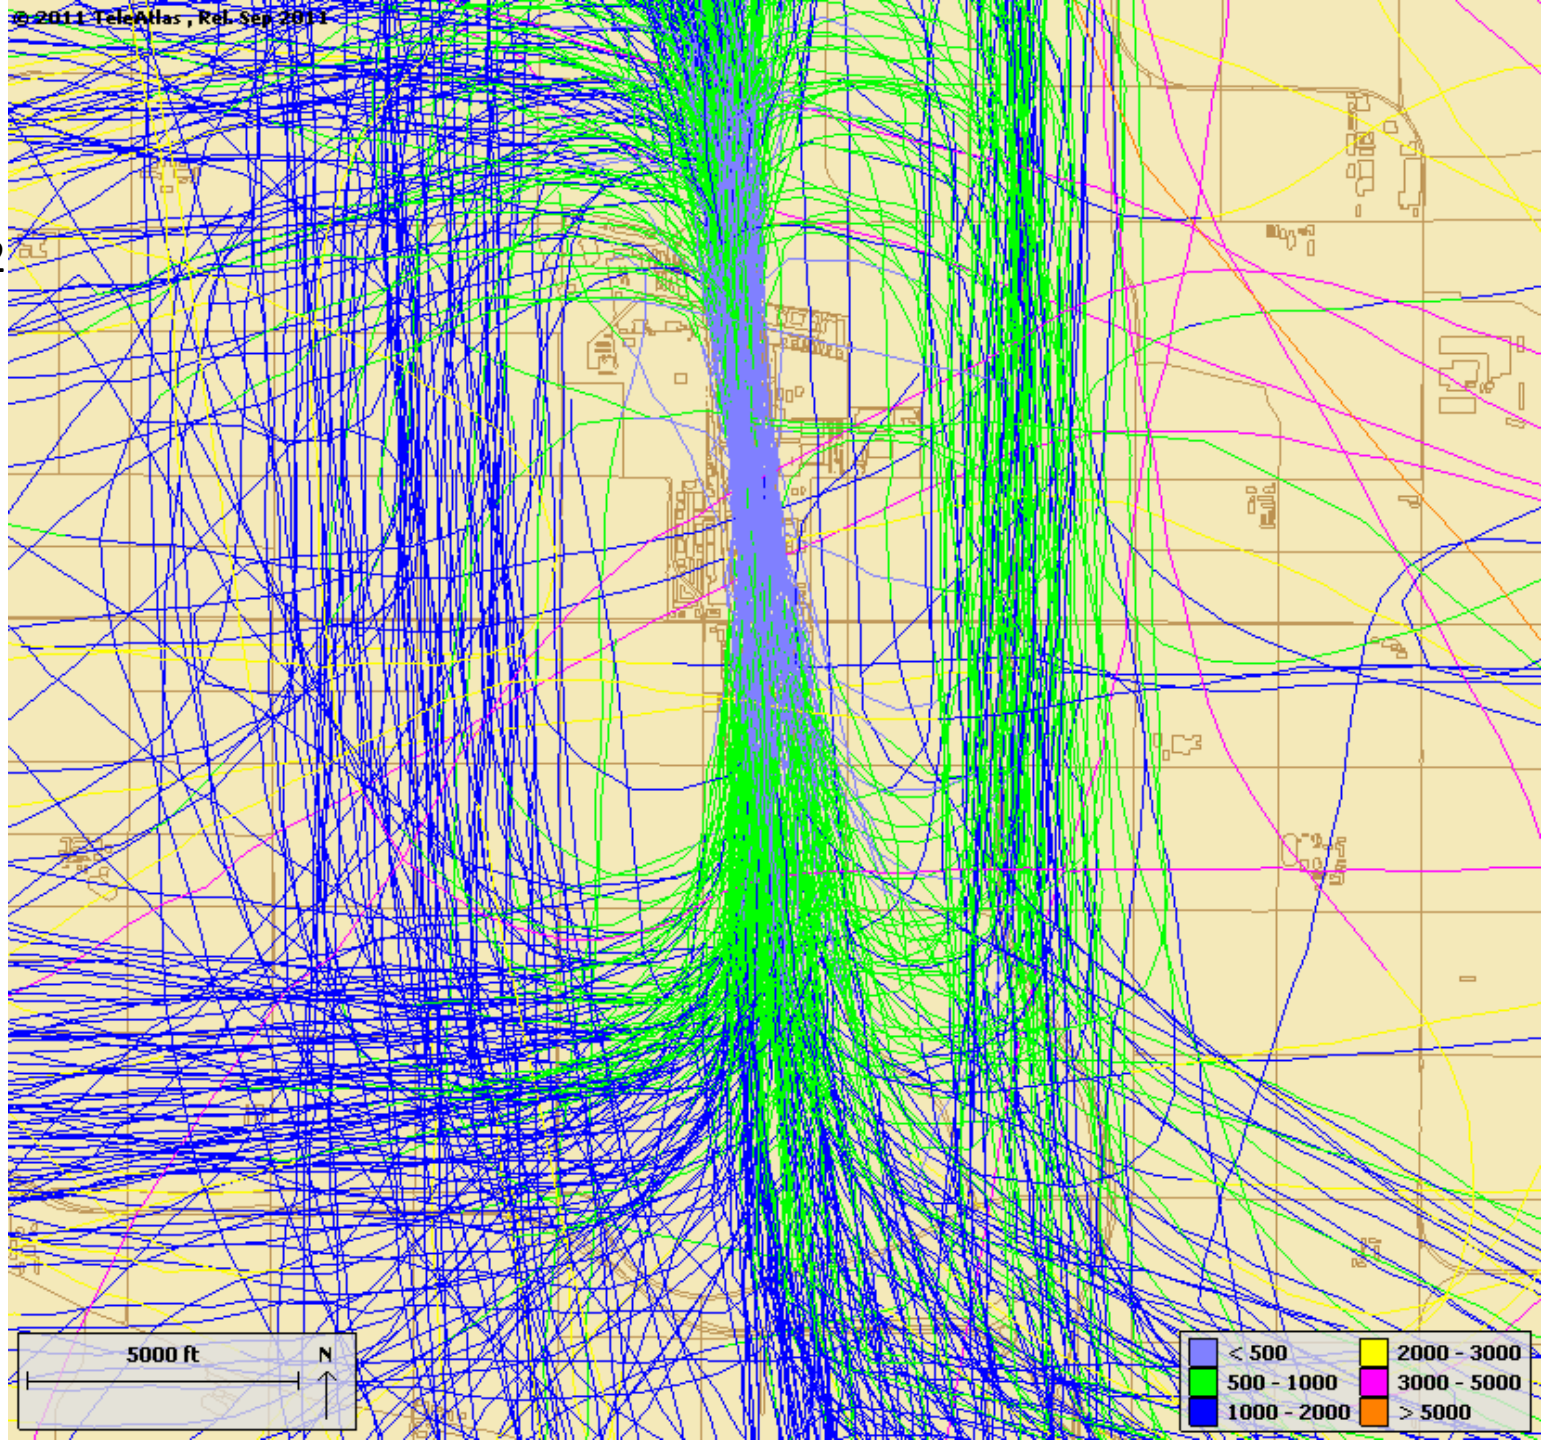

Van Nuys
Los Angeles World Airports

VNY Citizens Advisory Council Discussion of Propeller Departures/Community Overflights

November 4, 2014

Van Nuys
Los Angeles World Airports

Base Map

All Props
March 1-7, 2011
549 Operations

All Props
July 1-7, 2011
624 Operations

All Props
March 1-7, 2012
582 Operations

All Props
July 1-7, 2012
614 Operations

All Props
March 1-7, 2013
538 Operations

All Props
July 1-7, 2013
500 Operations

All Props
March 1-7, 2014
418 Operations

All Props
July 1-7, 2014
677 Operations

July 1-7, 2011
SE "Early Turn" Gate
95 Tracks Shown

July 1-7, 2012
SE "Early Turn" Gate
106 Tracks Shown

July 1-7, 2013
SE "Early Turn" Gate
90 Tracks Shown

July 1-7, 2014
SE "Early Turn" Gate
134 Tracks Shown