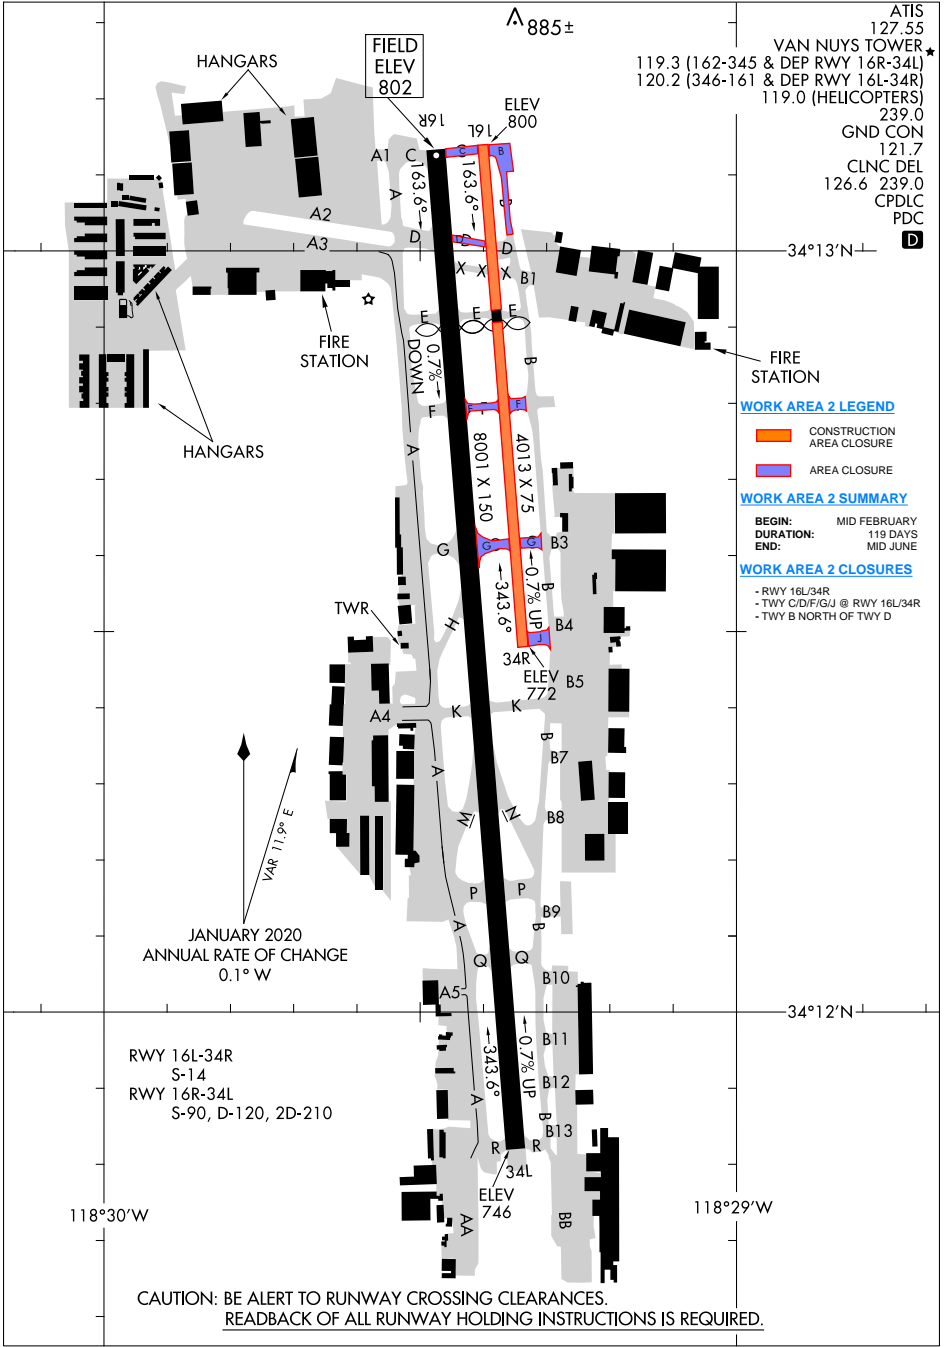

# WORK AREA 2 TWY/RWY CLOSURE MAP

MID FEBRUARY - MID JUNE (119 DAYS)

21224

## AIRPORT DIAGRAM

AL-552 (FAA)

VAN NUYS (VNY)  
VAN NUYS, CALIFORNIA

SW-3, 30 DEC 2021 to 27 JAN 2022

SW-3, 30 DEC 2021 to 27 JAN 2022

## AIRPORT DIAGRAM

21224

VAN NUYS, CALIFORNIA  
VAN NUYS (VNY)